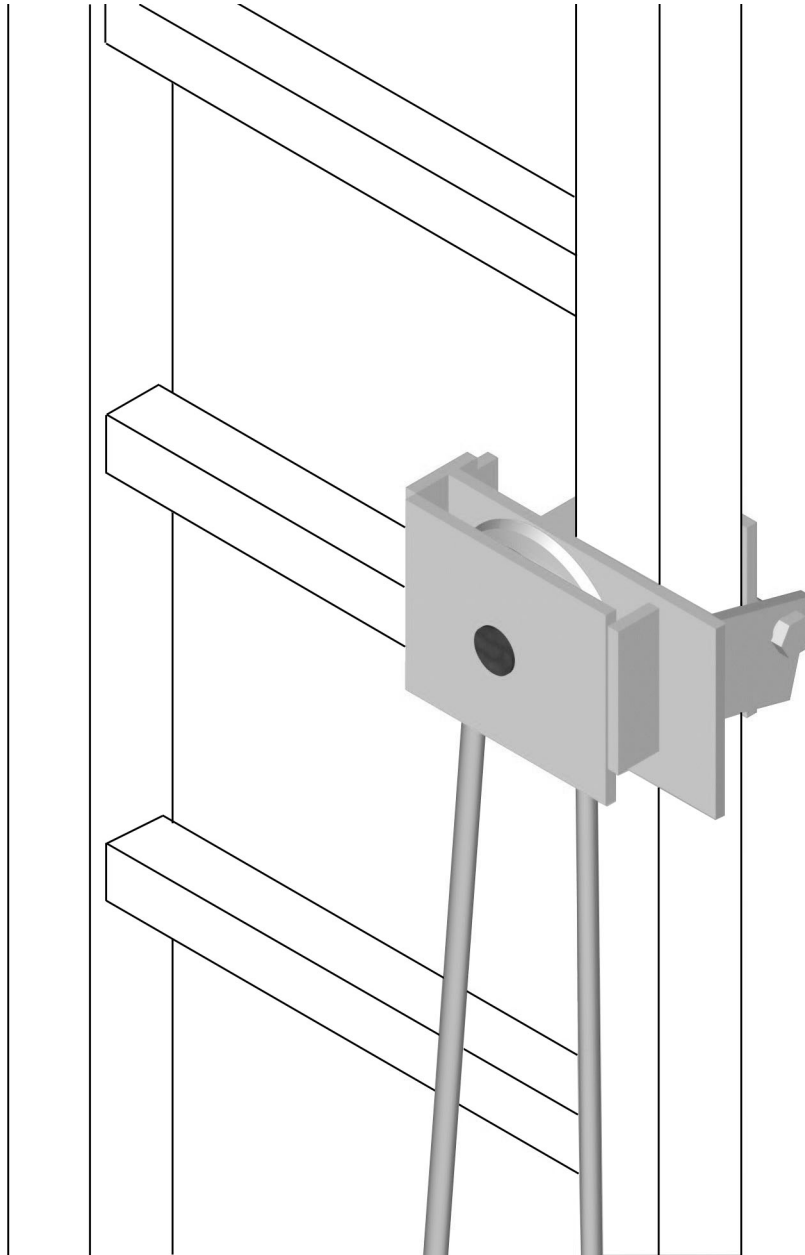

Placement of Pulley On Tower

Non-Stop
SCAFFOLDING

1314 Hoadley Street • Shreveport, LA • 71104
800-845-0845 FAX 318-222-0707